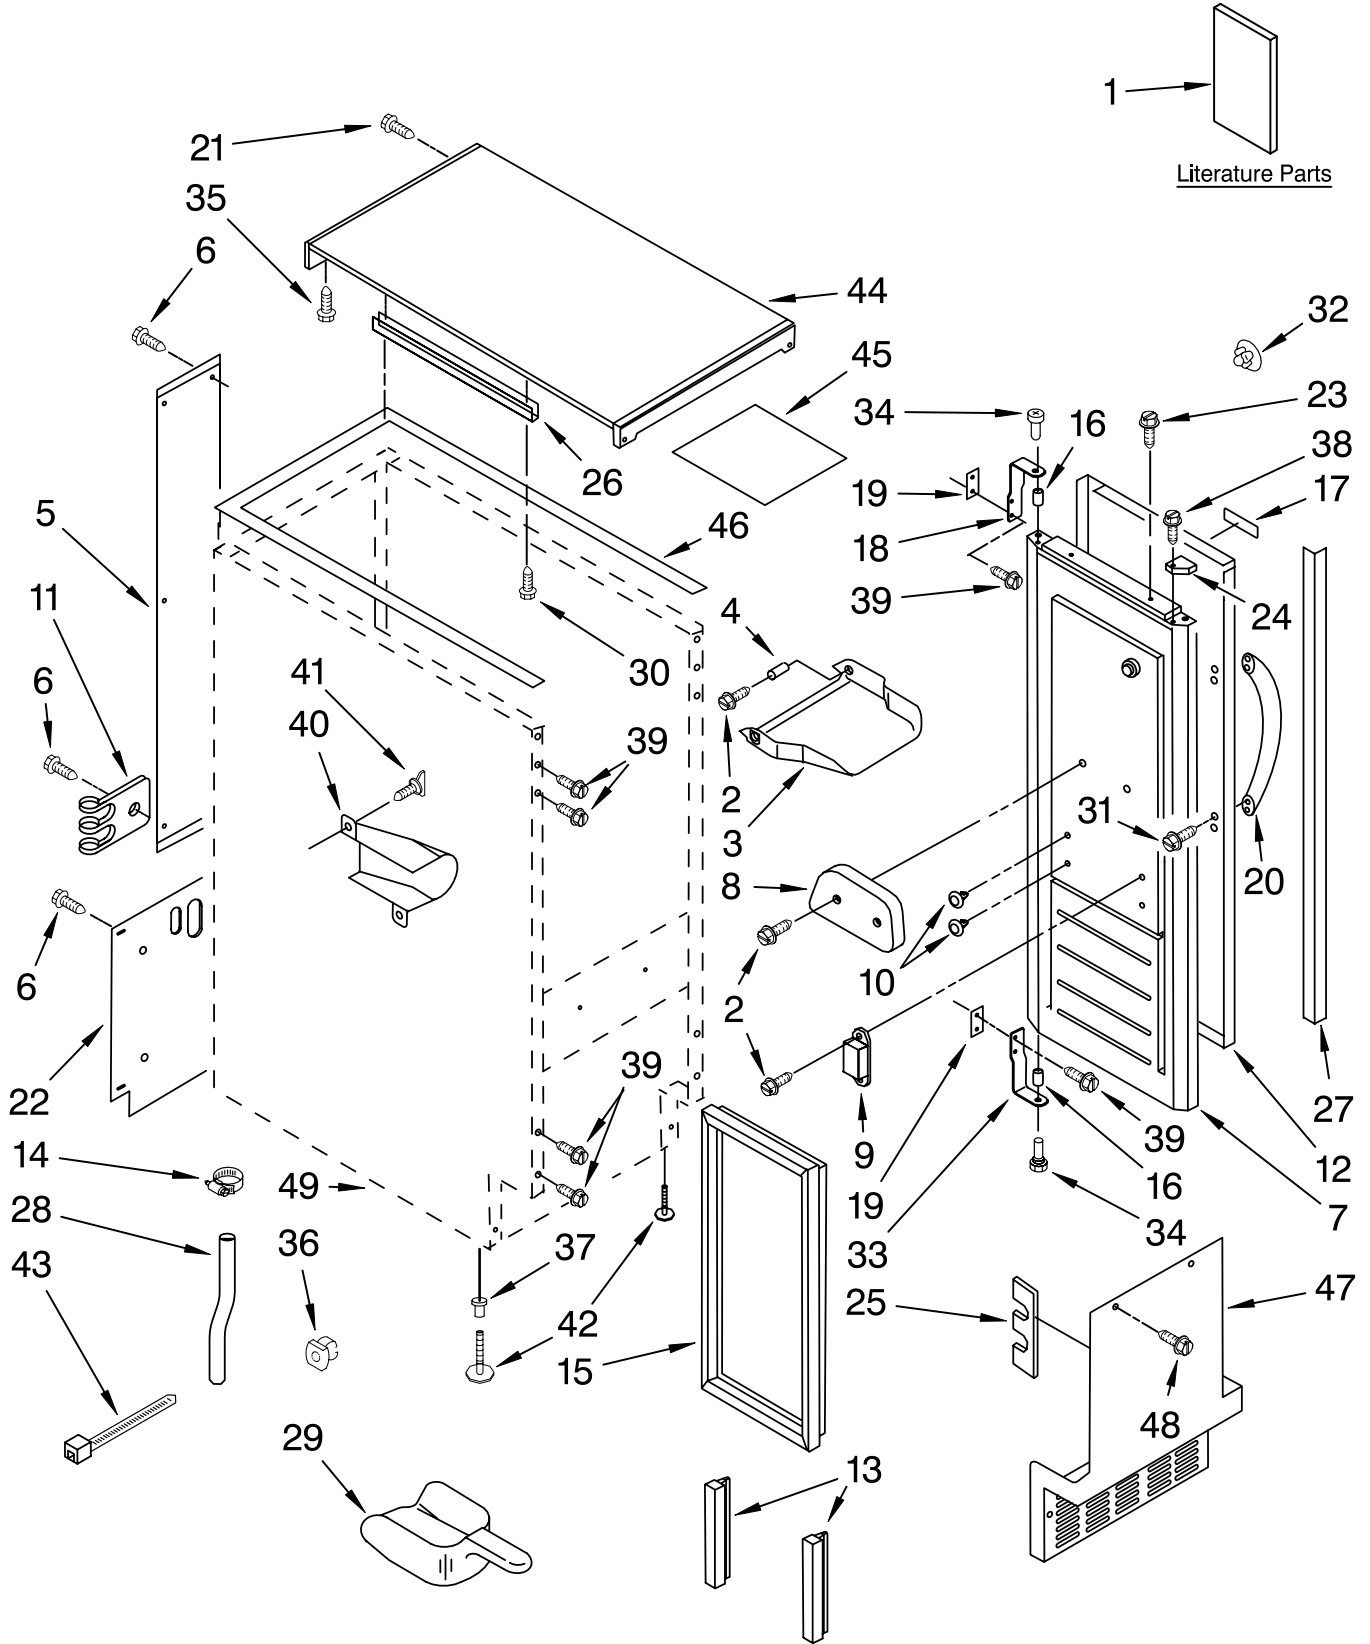

CABINET LINER AND DOOR PARTS

For Model: KUIC15NLTS0
(Stainless Steel)

ICE CUBE
MAKER

KitchenAid®

FOR ORDERING INFORMATION REFER TO PARTS PRICE LIST

CABINET LINER AND DOOR PARTS

For Model: KUIC15NLTS0
(Stainless Steel)

Illus. No.	Part No.	DESCRIPTION	Illus. No.	Part No.	DESCRIPTION	Illus. No.	Part No.	DESCRIPTION
1		Literature Parts	14	489503	Clamp	31	3400037	Screw
	2313814	Use & Care Guide	15	2217294	Gasket, Door	32	2189000	Plug, Handle
	2324311	Service & Wiring Sheet	16	2185640	Sleeve, Hinge	33	2185711	Hinge, Bottom
			17	W10046610	Nameplate	34	2185712	Pin, Hinge
			18	2185710	Hinge, Top	35	489048	Screw, Ground
2	3400886	Screw	19	2185709	Shim, Hinge	36	692400	Nut, Push-In
3	2185742	Bin, Door	20	9872207S	Handle, Door	37	3400240	Nut, Leg Leveler
4	2185678	Spacer	21	8281184	Screw	38	348689	Screw
5	2217394	Cover, Wiring	22	2185730	Assembly, Unit Cover	39	489423	Screw
6	489442	Screw	23	8281186	Screw	40	2185927	Holder, Scoop
7	2932803B	Door	24		Filler, Endcap	41	8281228	Thumbscrew
8	2185695	Cam, Door		2185655B	Left Side	42	3374849	Leg, Leveler (4)
9	2217393	Assembly, Magnetic Catch		2185656B	Right Side	43	2155774	Strap
10	941839	Plug, Hole	25	2185756	Pad, Foam	44	2929700B	Top
11	2208136	Clamp	26	2185691	Channel, Wiring	45	2185690	Shield, Electrical
12	2313816	Wrap, Door	27	2185964	Grommet, Edge Guard (2)	46	2217293	Gasket, Top Panel
13	2217367	Gasket, Bottom	28	2185989	Tube, Drain	47	2185571B	Grill, Front
			29	585158	Scoop	48	489474	Screw
			30	3400884	Screw	49		Cabinet & Liner (NOT SERVICED)

FOR ORDERING INFORMATION REFER TO PARTS PRICE LIST

PUMP PARTS

For Model: KUIC15NLTS0
(Stainless Steel)

Illus. No.	Part No.	DESCRIPTION
1	2313628	Pump-Recirculating
2	3400884	Screw 8-18 X 5/8
3	2185677	Cover, Pump
4	2313844	Bracket, Connector Assembly
5	2313627	Bracket-Pump
6	2313643	Sensor-Water Level
7	2324307	Clip-Retainer (3)
8	2310092	Wiring Harness Main To Pump
9	2313702	Pump Assembly